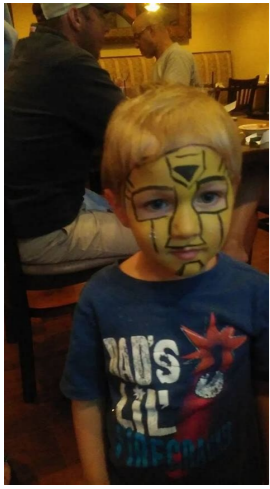

Best bumblebee transformer toy. Transformers bumblebee face paint. What is bumblebee transformer. Bumblebee transformer phone number.